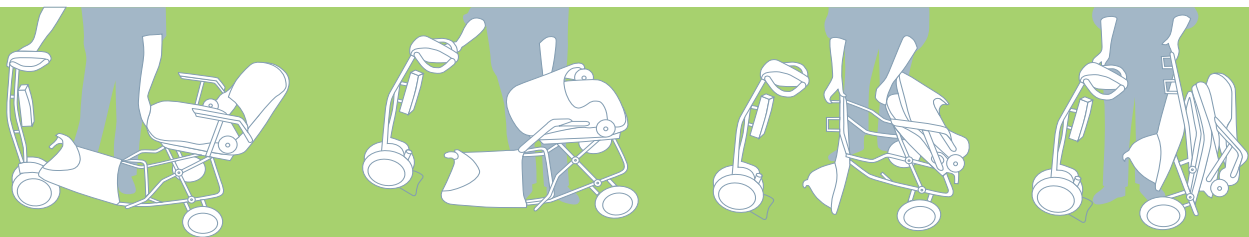

Easy Travel Classic®

The frames weight of the Classic is only 25.5kg (55 lbs) and separated into 2 parts, the heaviest part weighs a mere 14.5kg (31 lbs).

With no connectors, latches or mechanisms to open when folding or taking apart, the Classic is simply the ideal scooter for all your running around.

With no connectors, latches or mechanisms to open when folding or taking apart, the Classic is simply the ideal scooter for all your running around.

Technical specifications:

Carrying capacity	115 kg	250 lbs.

Dimensions:

Length	104 cm	41 in

Width	57 cm	22 in

Height	86cm	34 in

Folded (vertical)	80x57x49 cm	31x22x19 in

Weight:

Total weight without battery	25.5 kg	55 lbs.

Front Column	10 kg	22 lbs

Rear Frame	14.5 kg	31 lbs

Battery:

Lead Acid	9 kg	20 lbs.

Litum	4.2 kg	9 lbs.

Range:

Lead Acid	up to 13 km	up to 8 miles

Litum	up to 15 km	up to 9 miles

Weights & measurements are approximate.

- Quick and powerful, yet safe and stable.
- Folds easily and quickly. No need to bend or lift heavy parts.
- Ergonomically designed for comfort and functionality.
- Carry the Classic in your car, on a train or check into a plane, it travels anywhere with you.
- Detach the battery pack and carry it inside for recharging.
- Great for indoors and outdoors. Non-marking and flat free tires.

GILGAL PRINT

SPLIT

FOLD

Advanced Technologies That Move You!

info@tzora.com • www.tzora.com

Kibbutz Tzora 9980300 Israel • Tel: +972-72-2463131 • Fax: +972-2-9991552

Offices: 23240 Chagrin Blvd. Suite 540 Beachwood, OH 44122 USA Phone: 216-404-7646 • Toll free: 1-888-521-5853